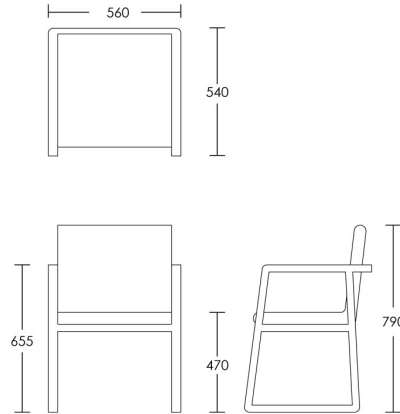

# BLUE LABEL

---

**BEN WHISTLER**

**BIONDELLO DINING CHAIR**

**SKU:** BLU-DC-Biondello

\*All prices are excluding fabric. Pricing includes VAT. Prices are correct at the time of print.

T: +44 (0)208 576 6600 | E: [info@benwhistler.com](mailto:info@benwhistler.com) | W: [511-whistler.cliffstudio.xyz](http://511-whistler.cliffstudio.xyz)

### Biondello Dining Chair

Product Code: BLU-DC-Biondello

Dimensions: W560 x D540 x H790

Fabric/Leather

Required: 2m / 30 sq ft

Lead Time in Weeks: 6

RRP from: £1,130

The Biondello dining chair is part of our new Mid Century collection. This contemporary design is in a distinctive class of its own. The sprung seat ensures the comfort of this chair matches its appeal. Perfect for either domestic or commercial use.

### Dimensions

540 × 560 × 790 mm

\*All prices are excluding fabric. Pricing includes VAT. Prices are correct at the time of print.

T: +44 (0)208 576 6600 | E: [info@benwhistler.com](mailto:info@benwhistler.com) | W: [511-whistler.cliffstudio.xyz](http://511-whistler.cliffstudio.xyz)