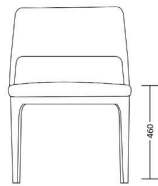

BLUE LABEL

BEN WHISTLER

CALLOW DINING CHAIR

SKU: BLU-DC-Callow

*All prices are excluding fabric. Pricing includes VAT. Prices are correct at the time of print.

T: +44 (0)208 576 6600 | E: info@benwhistler.com | W: 511-whistler.cliffstudio.xyz

1-3 Fairbank Studios, 140 Lots Road, London SW10 ORJ

BLUE LABEL

BEN WHISTLER

Callow Dining Chair

Product Code: BLU-DC-

Callow

Dimensions: W555 x

D595 x H850

Make it your own with one of Blue Label timber finishes and the fabric or leather of your choice.

Dimensions

595 × 555 × 850 mm

*All prices are excluding fabric. Pricing includes VAT. Prices are correct at the time of print.