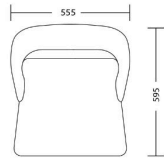

1-3 Fairbank Studios, 140 Lots Road, London SW10 ORJ

BLUE LABEL

BEN WHISTLER

Callow Dining Chair

Product Code: BLU-DC-

Callow

Dimensions: W555 x

D595 x H850

Make it your own with one of Blue Label timber finishes and the fabric or leather of your choice.

Dimensions

595 × 555 × 850 mm

*All prices are excluding fabric. Pricing includes VAT. Prices are correct at the time of print.