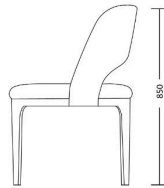

BLUE LABEL

BEN WHISTLER

CALLOW DINING CHAIR

SKU: BLU-DC-Callow

*All prices are excluding fabric. Pricing includes VAT. Prices are correct at the time of print.

T: +44 (0)208 576 6600 | E: info@benwhistler.com | W: 511-whistler.cliffstudio.xyz

1-3 Fairbank Studios, 140 Lots Road, London SW10 ORJ

BLUE LABEL

BEN WHISTLER

Callow Dining Chair

Product Code: BLU-DC-

Callow

Dimensions: W555 x

D595 x H850

Make it your own with one of Blue Label timber finishes and the fabric or leather of your choice.

Dimensions

595 × 555 × 850 mm

*All prices are excluding fabric. Pricing includes VAT. Prices are correct at the time of print.