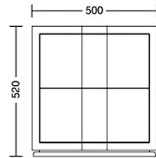

BLUE LABEL

BEN WHISTLER

CASCA BEDSIDE TABLE

SKU: BLU-CAB-Casca

*All prices are excluding fabric. Pricing includes VAT. Prices are correct at the time of print.

T: +44 (0)208 576 6600 | E: info@benwhistler.com | W: 511-whistler.cliffstudio.xyz

1-3 Fairbank Studios, 140 Lots Road, London SW10 ORJ

BLUE LABEL

BEN WHISTLER

Casca Bedside Table

Product Code: BLU-CAB-

Casca

Dimensions: W500 x

D500 x H520

Fabric/Leather

Required: /

Lead Time in Weeks: 8

RRP from: £2,130

Casca Side table is available with either a plain drawer front or with a ribbed detail. Metal detail can be in any one of our metal finishes. Pictured here in Jet Black 30% sheen stain.

Dimensions

500 × 500 × 520 mm

*All prices are excluding fabric. Pricing includes VAT. Prices are correct at the time of print.

T: +44 (0)208 576 6600 | E: info@benwhistler.com | W: 511-whistler.cliffstudio.xyz