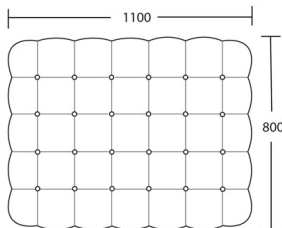

Dimensions: W1450 x D800 x H460

Fabric/Leather Required: 6.5m / 100 sq ft

Lead Time in Weeks: 5

RRP from: £2,300

*All prices are excluding fabric. Pricing includes VAT. Prices are correct at the time of print.

Dimensions: W900 x D680 x H460

Fabric/Leather Required: 4m / 65 sq ft

Lead Time in Weeks: 5

RRP from: £1,670

Eldon 1100mm Ottoman

Product Code: BLU-OTT-Eldon_1100mm

Dimensions: W1100 x D800 x H460

Fabric/Leather Required: 5m / 75 sq ft