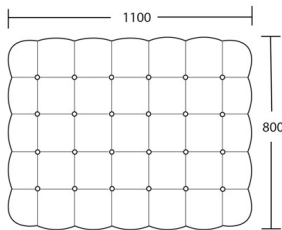

BLUE LABEL

BEN WHISTLER

Eldon Small Ottoman

Product Code: BLU-OTT-Eldon_Small

Dimensions: W900 x D680 x H460

Fabric/Leather Required: 4m / 65 sq ft

Lead Time in Weeks: 5

RRP from: £1,670

Eldon Medium Ottoman

Product Code: BLU-OTT-Eldon_Medium

Dimensions: W1100 x D800 x H460

Fabric/Leather Required: 5m / 75 sq ft

Lead Time in Weeks: 5

RRP from: £1,870

Eldo Large Ottoman

Product Code: BLU-OTT-Eldon_Large

Dimensions: W1450 x D800 x H460

Fabric/Leather Required: 6.5m / 100 sq ft

Lead Time in Weeks: 5

RRP from: £2,300

*All prices are excluding fabric. Pricing includes VAT. Prices are correct at the time of print.