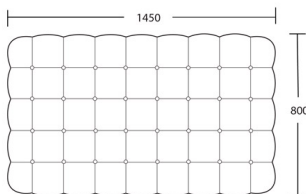

BLUE LABEL

BEN WHISTLER

Eldon Small Ottoman

Product Code: BLU-OTT-Eldon_Small

Dimensions: W900 x D680 x H460

Fabric/Leather Required: 4m / 65 sq ft

Lead Time in Weeks: 5

RRP from: £1,670

Eldon Medium Ottoman

Product Code: BLU-OTT-Eldon_Medium

Dimensions: W1100 x D800 x H460

Fabric/Leather Required: 5m / 75 sq ft

Lead Time in Weeks: 5

RRP from: £1,870

Eldo Large Ottoman

Product Code: BLU-OTT-Eldon_Large

Dimensions: W1450 x D800 x H460

Fabric/Leather Required: 6.5m / 100 sq ft

Lead Time in Weeks: 5

RRP from: £2,300

*All prices are excluding fabric. Pricing includes VAT. Prices are correct at the time of print.