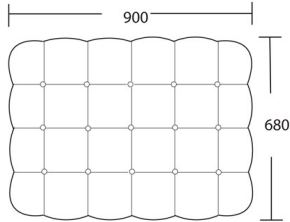

BLUE LABEL

BEN WHISTLER

Eldon Small Ottoman

Product Code: BLU-OTT-Eldon_Small

Dimensions: W900 x D680 x H460

Fabric/Leather Required: 4m / 65 sq ft

Lead Time in Weeks: 5

RRP from: £1,670

Dimensions: W1450 x D800 x H460

Fabric/Leather Required: 6.5m / 100 sq ft

Lead Time in Weeks: 5

RRP from: £2,300

*All prices are excluding fabric. Pricing includes VAT. Prices are correct at the time of print.