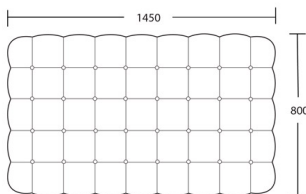

Dimensions: W1450 x D800 x H460

Fabric/Leather Required: 6.5m / 100 sq ft

Lead Time in Weeks: 5

RRP from: £2,300

*All prices are excluding fabric. Pricing includes VAT. Prices are correct at the time of print.

Dimensions: W900 x D680 x H460

Fabric/Leather Required: 4m / 65 sq ft

Lead Time in Weeks: 5

RRP from: £1,670

Eldon 1100mm Ottoman

Product Code: BLU-OTT-Eldon_1100mm

Dimensions: W1100 x D800 x H460

Fabric/Leather Required: 5m / 75 sq ft

Lead Time in Weeks: 5

RRP from: £1,870

Eldo 1450mm Ottoman

Product Code: BLU-OTT-Eldon_1450mm

Dimensions: W1450 x D800 x H460

Fabric/Leather Required: 6.5m / 100 sq ft

Lead Time in Weeks: 5

RRP from: £2,300