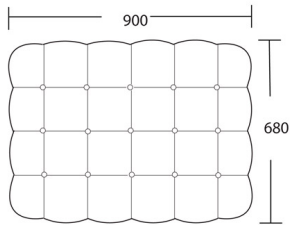

BLUE LABEL

BEN WHISTLER

Eldon 900mm Ottoman

Product Code: BLU-OTT-Eldon_900mm

Dimensions: W900 x D680 x H460

Fabric/Leather Required: 4m / 65 sq ft

Lead Time in Weeks: 5

RRP from: £1,670