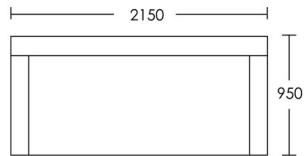

*All prices are excluding fabric. Pricing includes VAT. Prices are correct at the time of print.

T: +44 (0)208 576 6600 | E: info@benwhistler.com | W: 511-whistler.cliffstudio.xyz
1-3 Fairbank Studios, 140 Lots Road, London SW10 ORJ

BLUE LABEL

BEN WHISTLER

Hatton 2.5 Seat Sofa

Product Code: BLU-SOF-Hatton_2.5_Seat

Fabric/Leather Required: 16m / 240 sq ft

Lead Time in Weeks: 5

RRP from: £3,880

Hatton 3 Seat Sofa

Product Code: BLU-SOF-Hatton_3_Seat

Dimensions: W2450 x D950 x H800

Fabric/Leather Required: 18m / 270 sq ft

Lead Time in Weeks: 5

RRP from: £4,270

Hatton 2 Seat Sofa

Product Code: BLU-SOF-Hatton_2_Seat

Dimensions: W1860 x D950 x H800

Fabric/Leather Required: 14m / 210 sq ft

Lead Time in Weeks: 5

RRP from: £3,430

*All prices are excluding fabric. Pricing includes VAT. Prices are correct at the time of print.

Dimensions N/A
T: +44 (0)208 576 6600 | E: info@benwhistler.com | W: 511-whistler.cliffstudio.xyz