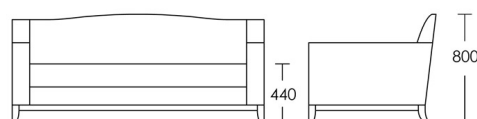

Product Code: BLU-SOF-Hatton_3_Seat

Dimensions: W2450 x D950 x H800

Fabric/Leather Required: 18m / 270 sq ft

Lead Time in Weeks: 5

RRP from: £4,270

Hatton 2 Seat Sofa

Product Code: BLU-SOF-Hatton_2_Seat

Dimensions: W1860 x D950 x H800

Fabric/Leather Required: 14m / 210 sq ft

Lead Time in Weeks: 5

RRP from: £3,430

*All prices are excluding fabric. Pricing includes VAT. Prices are correct at the time of print.

Dimensions N/A
T: +44 (0)208 576 6600 | E: info@benwhistler.com | W: 511-whistler.cliffstudio.xyz