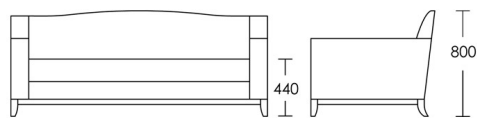

BLUE LABEL

BEN WHISTLER

Hatton 2.5 Seat Sofa

Product Code: BLU-SOF-Hatton_2.5_Seat

Fabric/Leather Required: 16m / 240 sq ft

Lead Time in Weeks: 5

RRP from: £3,880

Hatton 3 Seat Sofa

Product Code: BLU-SOF-Hatton_3_Seat

Dimensions: W2450 x D950 x H800

Fabric/Leather Required: 18m / 270 sq ft

Lead Time in Weeks: 5

RRP from: £4,270

Hatton 2 Seat Sofa

Product Code: BLU-SOF-Hatton_2_Seat

Dimensions: W1860 x D950 x H800