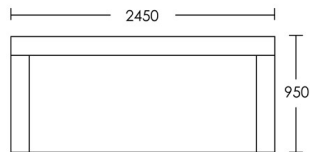

BLUE LABEL

BEN WHISTLER

Hatton 2.5 Seat Sofa

Product Code: BLU-SOF-Hatton_2.5_Seat

Fabric/Leather Required: 16m / 240 sq ft

Lead Time in Weeks: 5

RRP from: £3,880

Hatton 3 Seat Sofa

Product Code: BLU-SOF-Hatton_3_Seat

Dimensions: W2450 x D950 x H800

Fabric/Leather Required: 18m / 270 sq ft

Lead Time in Weeks: 5

RRP from: £4,270

Hatton 2 Seat Sofa

Product Code: BLU-SOF-Hatton_2_Seat

Dimensions: W1860 x D950 x H800

Fabric/Leather Required: 14m / 210 sq ft

Lead Time in Weeks: 5

RRP from: £3,430

*All prices are excluding fabric. Pricing includes VAT. Prices are correct at the time of print.

Dimensions N/A
T: +44 (0)208 576 6600 | E: info@benwhistler.com | W: 511-whistler.cliffstudio.xyz