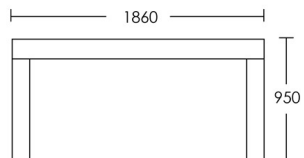

BLUE LABEL

BEN WHISTLER

Hatton 2.5 Seat Sofa

Product Code: BLU-SOF-Hatton_2.5_Seat

Fabric/Leather Required: 16m / 240 sq ft

Lead Time in Weeks: 5

RRP from: £3,880

Hatton 3 Seat Sofa

Product Code: BLU-SOF-Hatton_3_Seat

Dimensions: W2450 x D950 x H800

Fabric/Leather Required: 18m / 270 sq ft

Lead Time in Weeks: 5

RRP from: £4,270

Hatton 2 Seat Sofa

Product Code: BLU-SOF-Hatton_2_Seat

Dimensions: W1860 x D950 x H800

Fabric/Leather Required: 14m / 210 sq ft

Lead Time in Weeks: 5

RRP from: £3,430

*All prices are excluding fabric. Pricing includes VAT. Prices are correct at the time of print.

Dimensions N/A
T: +44 (0)208 576 6600 | E: info@benwhistler.com | W: 511-whistler.cliffstudio.xyz