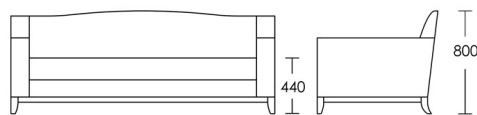

BLUE LABEL

BEN WHISTLER

Hatton 2.5 Seat Sofa

Product Code: BLU-SOF-Hatton_2.5_Seat

Fabric/Leather Required: 16m / 240 sq ft

Lead Time in Weeks: 5

RRP from: £3,880

Hatton 3 Seat Sofa

Product Code: BLU-SOF-Hatton_3_Seat

Dimensions: W2450 x D950 x H800

Fabric/Leather Required: 18m / 270 sq ft

Lead Time in Weeks: 5

RRP from: £4,270

Hatton 2 Seat Sofa

Product Code: BLU-SOF-Hatton_2_Seat

Dimensions: W1860 x D950 x H800