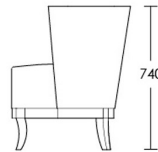

BLUE LABEL

BEN WHISTLER

LUMLEY ARMCHAIR

SKU: BLU-ARM-Lumley

*All prices are excluding fabric. Pricing includes VAT. Prices are correct at the time of print.

T: +44 (0)208 576 6600 | E: info@benwhistler.com | W: 511-whistler.cliffstudio.xyz

1-3 Fairbank Studios, 140 Lots Road, London SW10 ORJ

BLUE LABEL

BEN WHISTLER

Lumley Armchair

Product Code: BLU-ARM-

Lumley

Dimensions: W640 x

D610 x H740

Fabric/Leather

Required: 3.5m / 50 sq

ft

Lead Time in Weeks: 5

RRP from: £1,570

The Lumley tub chair has a generous curved back with ample seating space. The design is neat and compact and ideal for commercial projects although it would look equally good in any residential setting and space that required something stylish and small in stature. This chair is one of our firm favourites!

Dimensions

610 × 640 × 740 mm

*All prices are excluding fabric. Pricing includes VAT. Prices are correct at the time of print.

T: +44 (0)208 576 6600 | E: info@benwhistler.com | W: 511-whistler.cliffstudio.xyz