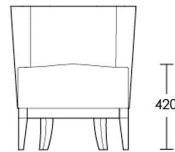

BLUE LABEL

BEN WHISTLER

LUMLEY ARMCHAIR

SKU: BLU-ARM-Lumley

*All prices are excluding fabric. Pricing includes VAT. Prices are correct at the time of print.

T: +44 (0)208 576 6600 | E: info@benwhistler.com | W: 511-whistler.cliffstudio.xyz

1-3 Fairbank Studios, 140 Lots Road, London SW10 ORJ

BLUE LABEL

BEN WHISTLER

Lumley Armchair

Product Code: BLU-ARM-

Lumley

Dimensions: W640 x

D610 x H740

Fabric/Leather

Required: 3.5m / 50 sq

ft

Lead Time in Weeks: 5

RRP from: £1,570

The Lumley tub chair has a generous curved back with ample seating space. The design is neat and compact and ideal for commercial projects although it would look equally good in any residential setting and space that required something stylish and small in stature. This chair is one of our firm favourites!