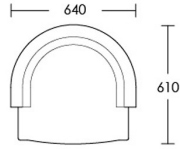

1-3 Fairbank Studios, 140 Lots Road, London SW10 ORJ

BLUE LABEL

BEN WHISTLER

Lumley Armchair

Product Code: BLU-ARM-

Lumley

Dimensions: W640 x

D610 x H740

Fabric/Leather

Required: 3.5m / 50 sq

ft

Lead Time in Weeks: 5

RRP from: £1,570

The Lumley tub chair has a generous curved back with ample seating space. The design is neat and compact and ideal for commercial projects although it would look equally good in any residential setting and space that required something stylish and small in stature. This chair is one of our firm favourites!

Dimensions

610 × 640 × 740 mm

*All prices are excluding fabric. Pricing includes VAT. Prices are correct at the time of print.

T: +44 (0)208 576 6600 | E: info@benwhistler.com | W: 511-whistler.cliffstudio.xyz