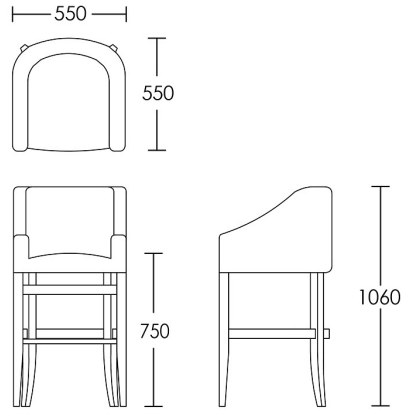

BLUE LABEL

BEN WHISTLER

PORTEUS BAR STOOL

SKU: BLU-BAR-Porteus

*All prices are excluding fabric. Pricing includes VAT. Prices are correct at the time of print.

T: +44 (0)208 576 6600 | E: info@benwhistler.com | W: 511-whistler.cliffstudio.xyz

1-3 Fairbank Studios, 140 Lots Road, London SW10 ORJ

BLUE LABEL

BEN WHISTLER

Porteus Bar Stool

Product Code: BLU-BAR-

Porteus

Fabric/Leather

Required: 2.5m / 40 sq
ft

Lead Time in Weeks: 6

RRP from: £1,810

The Porteous Barstool is inspired by the tub chair and has a curved back that envelopes you while you sit. Suited for areas either classic or contemporary in scheme. Solid beech frame is perfect for either domestic or commercial use.